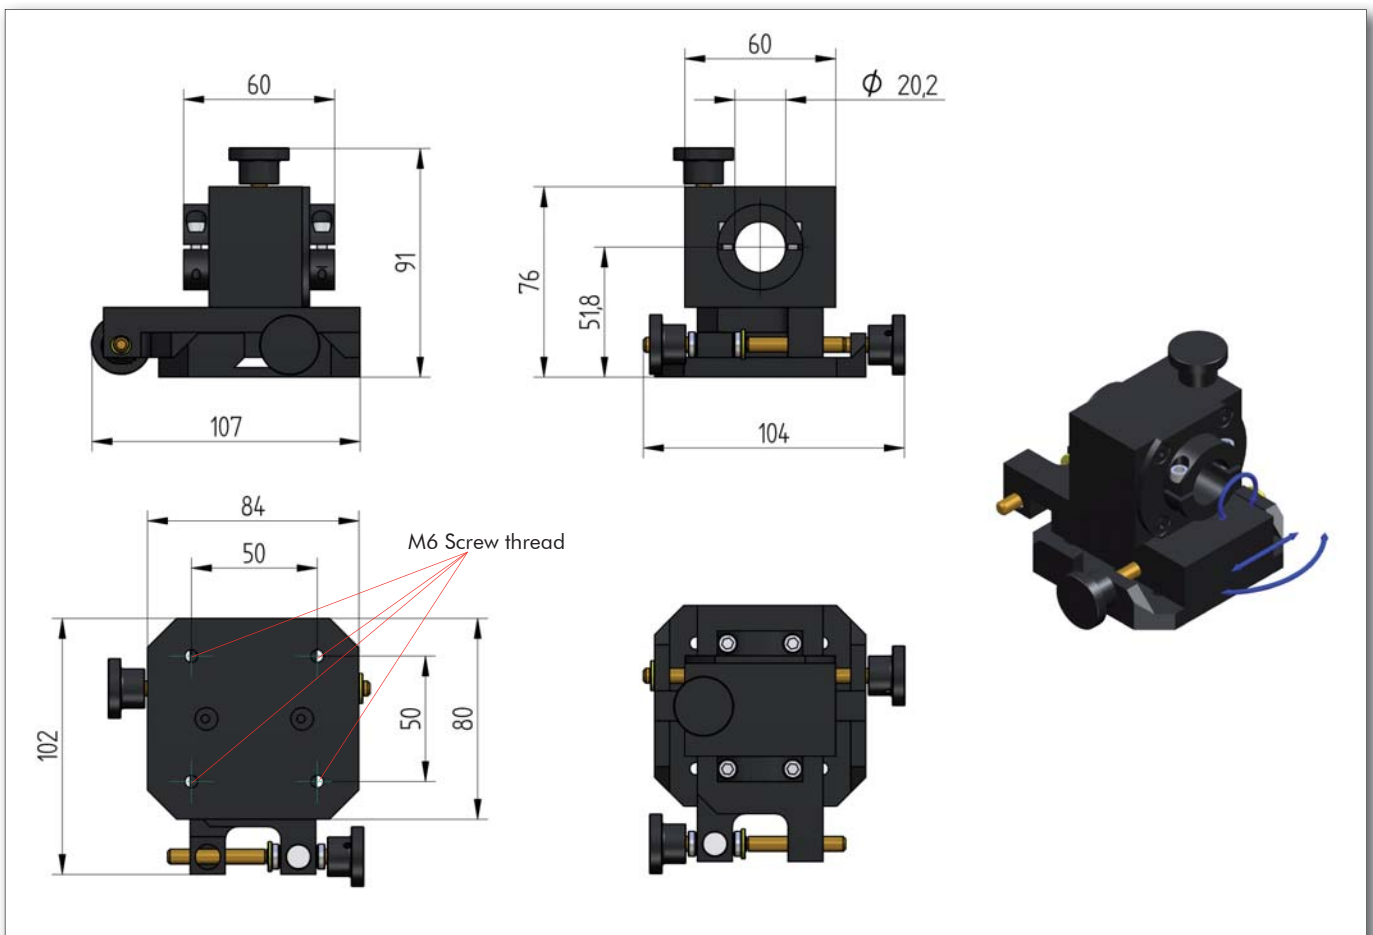

WXYZ

Mounting

Z-LASER

- Aluminium mount for all \varnothing 20mm lasers
- coaxially pivotable, 360°
- angle adjustable up to 20°
- parallelly shiftable up to 20mm
- maintenance-free
- free of play
- self-locking